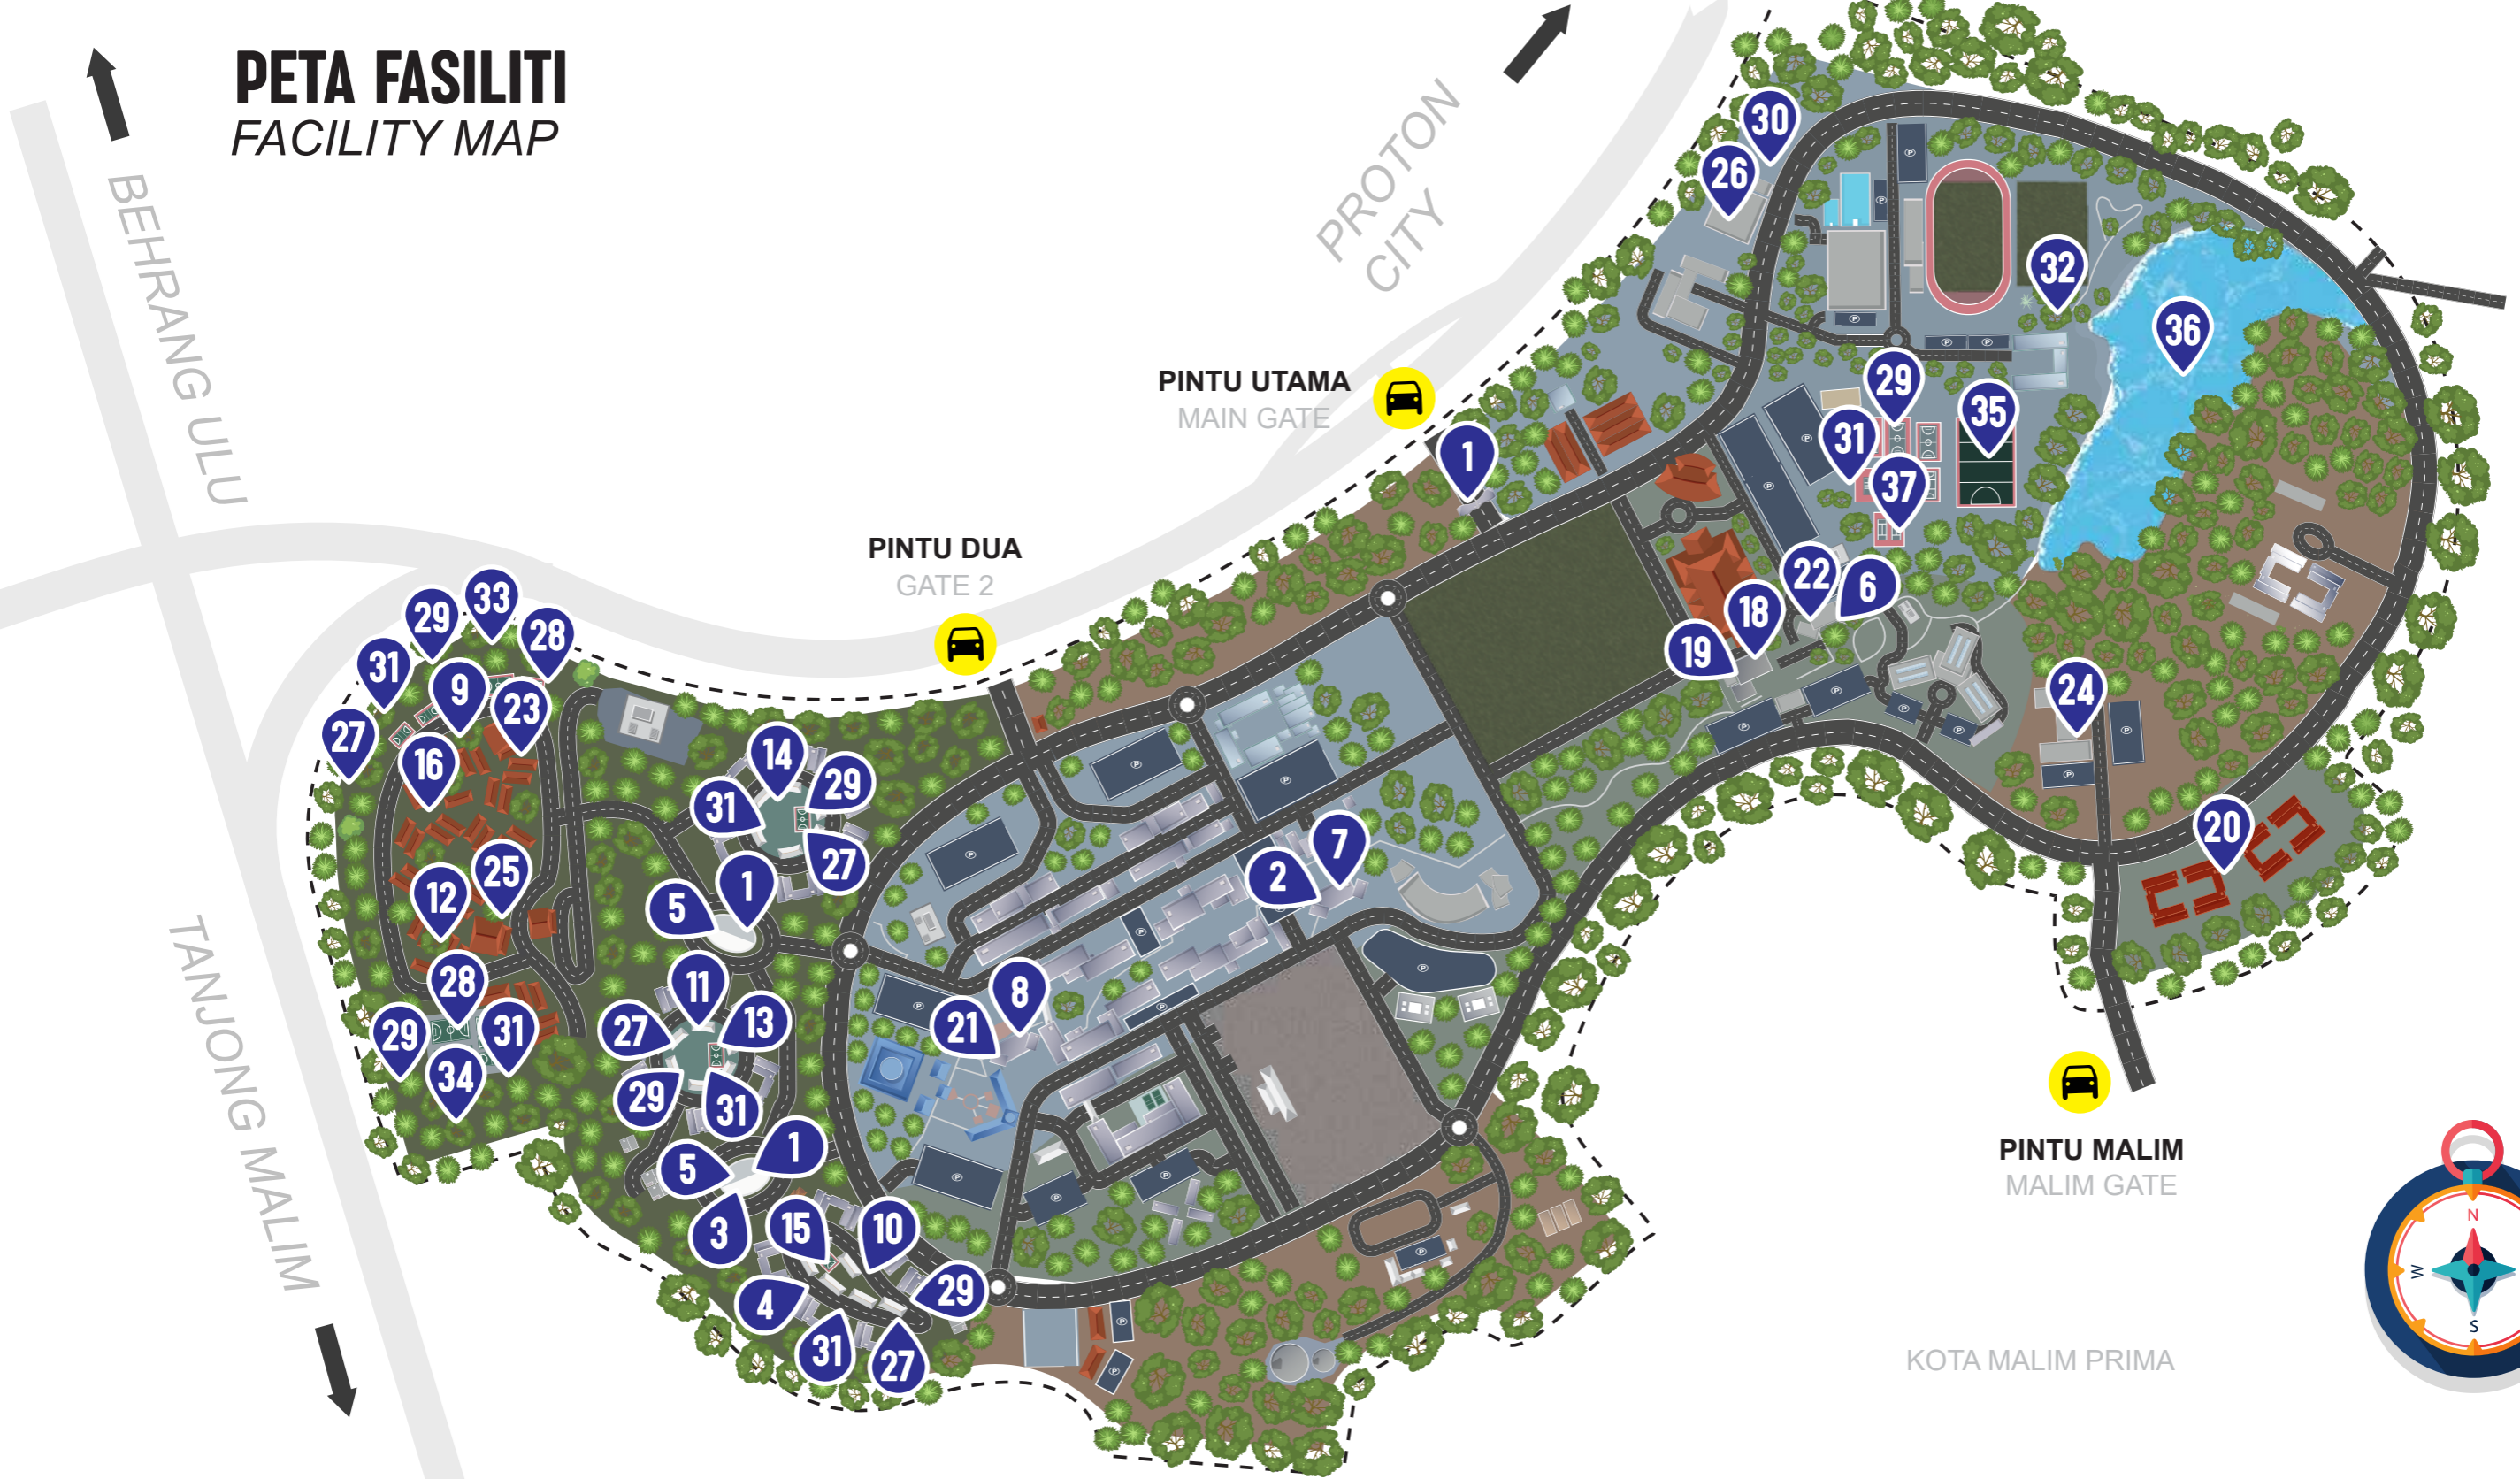

PETA FASILITI FACILITY MAP

UNIVERSITI PENDIDIKAN SULTAN IDRIS KAMPUS SULTAN AZLAN SHAH

- 1** ATM BANK ISLAM
BANK ISLAM ATM
- 2** ATM RHB
RHB ATM
- 3** CUCIBAJU
CUCIBAJU
- 4** DOKTEDOBI
DOKTEDOBI
- 5** DEWAN KOLEJ UPSI
UPSI COLLEGE HALL
- 6** KAFETERIA 1
CAFETERIA 1
- 7** KAFETERIA 2
CAFETERIA 2
- 8** KAFETERIA 3
CAFETERIA 3

- 9** KAFE KOLEJ ZA'BA
ZA'BA COLLEGE CAFE
- 10** KAFE KOLEJ UNGKU OMAR
UNGKU OMAR COLLEGE CAFE
- 11** KAFE KOLEJ HARUN AMINURRASHID
HARUN AMINURRASHID COLLEGE CAFE
- 12** KOLEJ AMINUDDIN BAKI
AMINUDDIN BAKI COLLEGE
- 13** KOLEJ AWANG HAD SALLEH
AWANG HAD SALLEH COLLEGE
- 14** KOLEJ HARUN AMINURRASHID
AMINURRASHID COLLEGE

- 15** KOLEJ UNGKU OMAR
UNGKU OMAR COLLEGE
- 16** KOLEJ ZA'BA
ZA'BA COLLEGE
- 17** PADANG KAWAD
PARADE GROUND
- 18** PUSAT PELAJAR
STUDENT CENTRE
- 19** RUANG SANTAI PELAJAR
STUDENT LOUNGE
- 20** PUSAT KEDIAMAN DAN KOMUNITI UNIVERSITI
UNIVERSITY RESIDENTIAL AND COMMUNITY CENTER

- 21** METROSAVER MART
KEDAI METROSAVER
- 22** KOPI RICHIAMO
RICHIAMO COFFEE
- 23** KEDAI SERBANEKA CU
CU MART
- 24** PUSAT KESIHATAN
HEALTH CENTER
- 25** SURAU AL-FALAH
AL-FALAH PRAYER HALL

- 26** SPORSTBOWL UPSI
UPSI SPORTSBOWL
- 27** BADMINTON
BADMINTON
- 28** BOLA TAMPAR
VOLLEY BALL
- 29** FUTSAL
FUTSAL
- 30** LAPANGAN GOLF
GOLF DRIVING RANGE
- 31** SEPAK TAKRAW
SEPAK TAKRAW